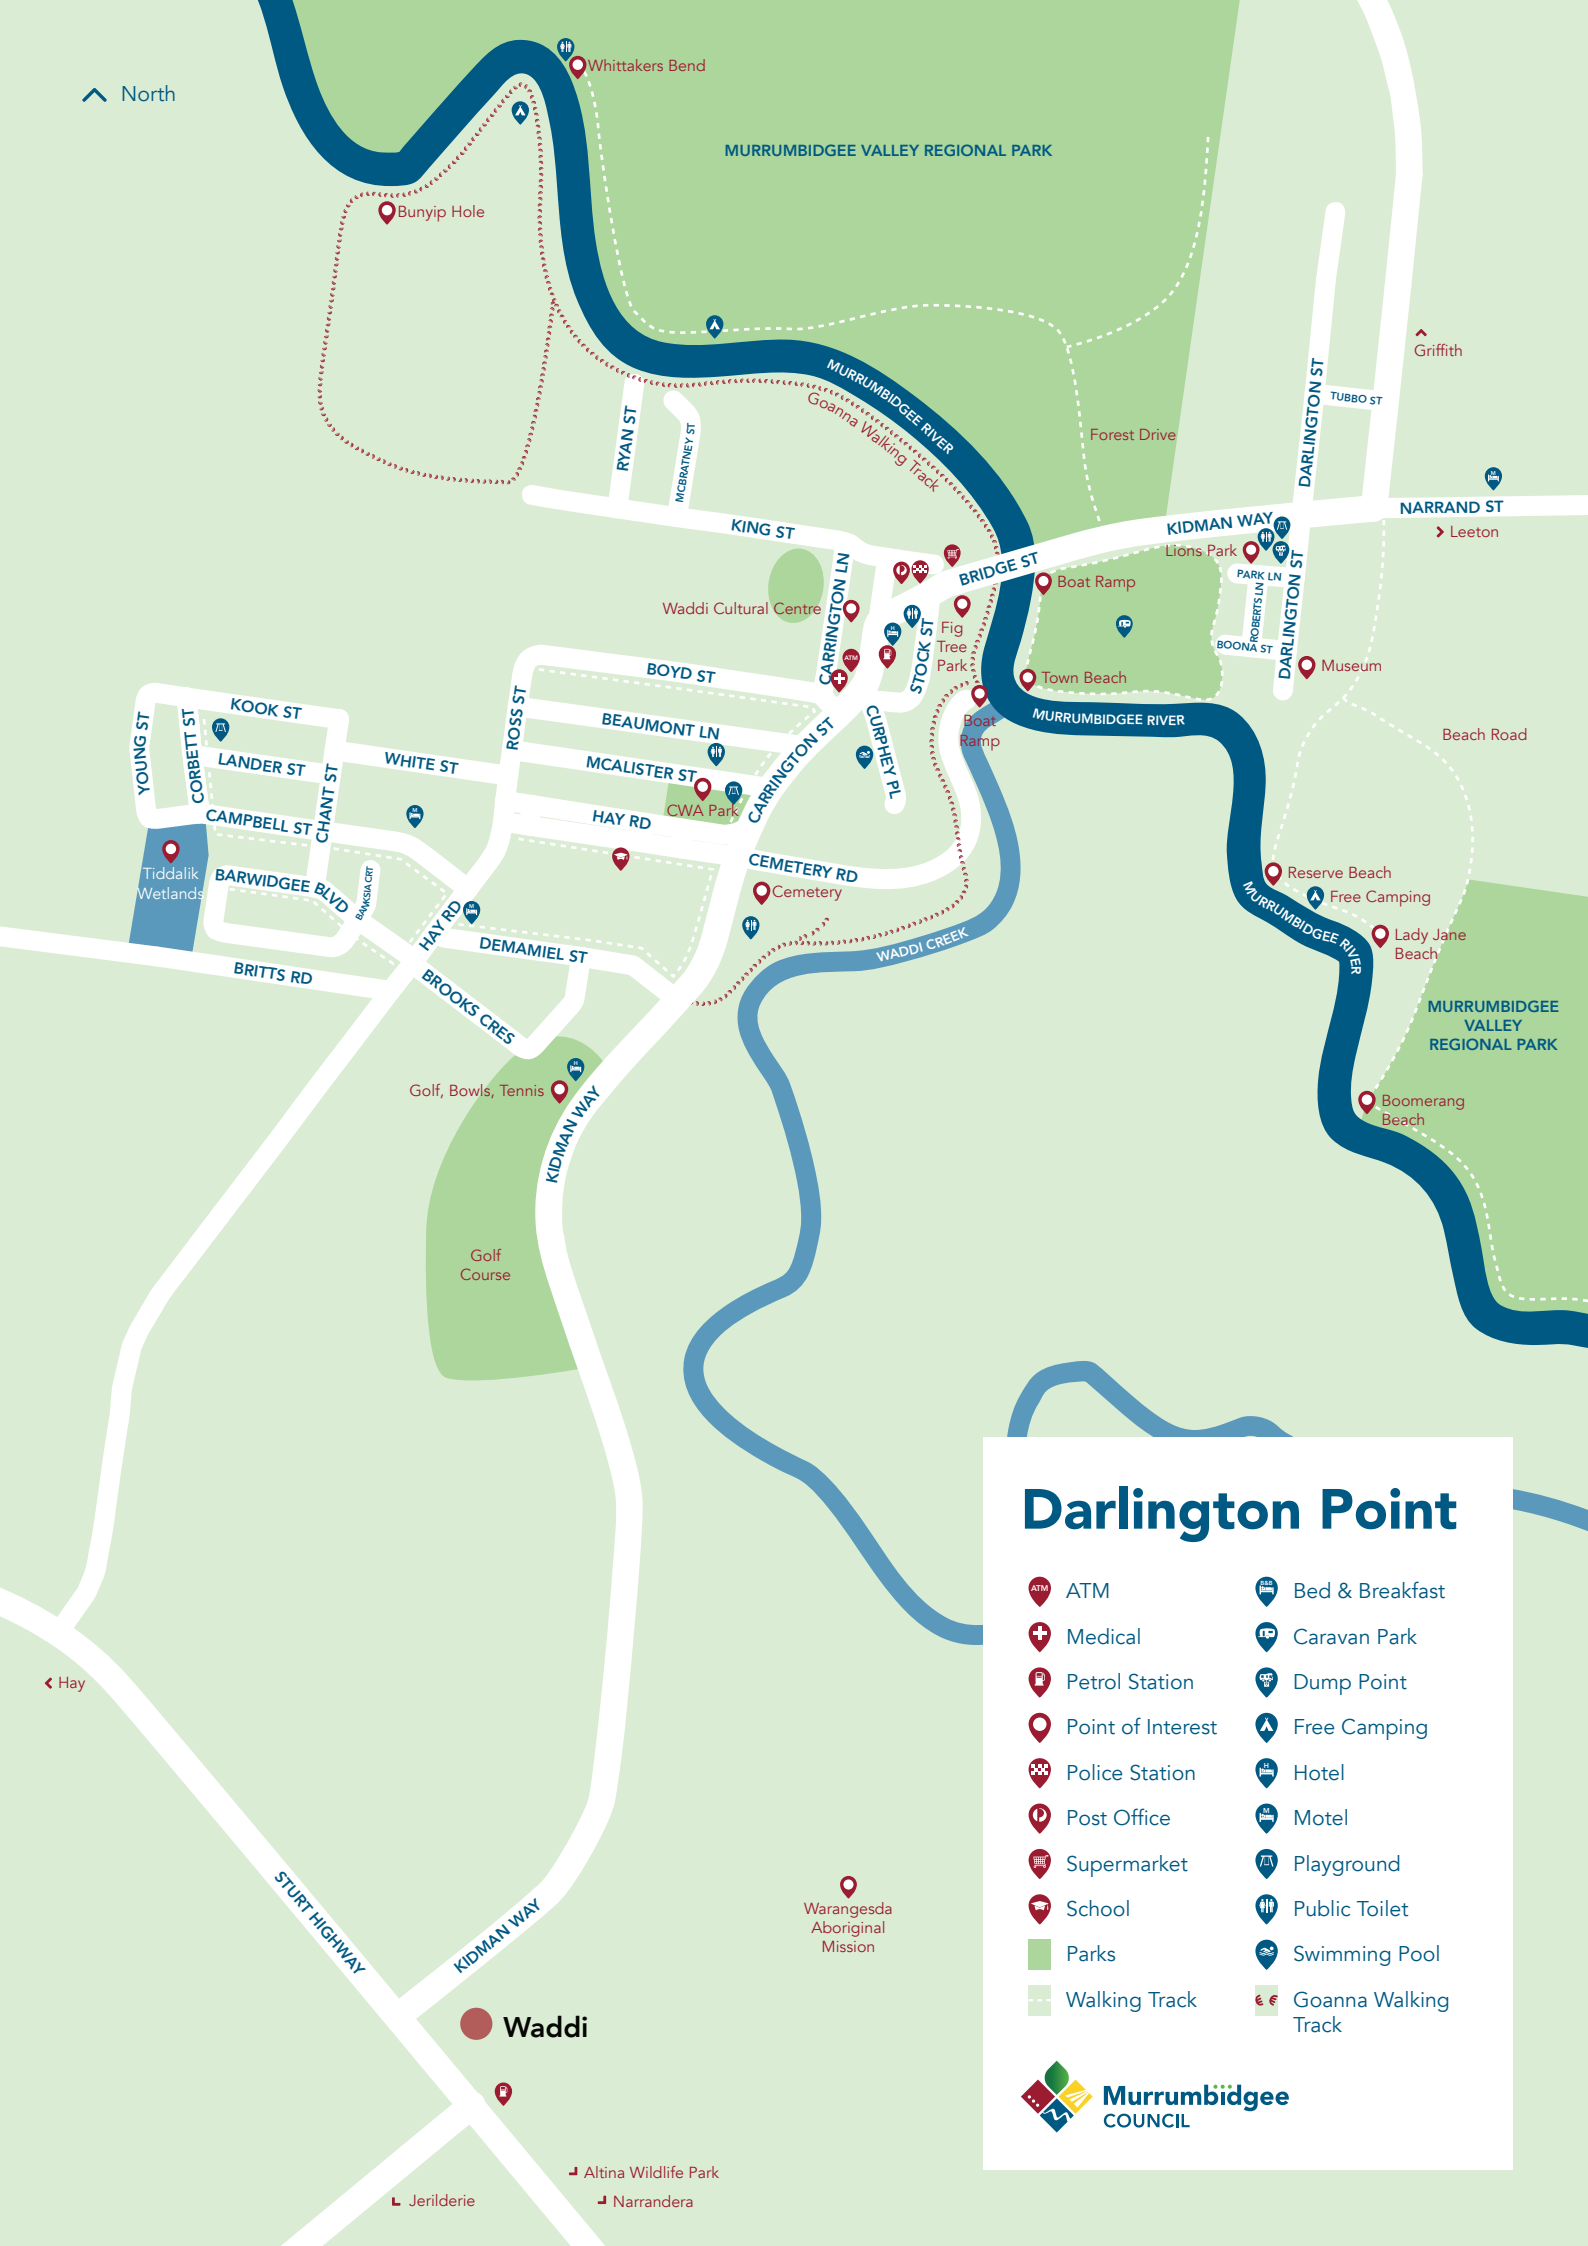

North

MURRUMBIDGEE VALLEY REGIONAL PARK

Griffith

NARRAND ST

Leeton

Leeton

Leeton

Leeton

Ross St
Beaumont Ln
McAlister St
Hay Rd

Waddi Cultural Centre
CWA Park
Cemetery

Boyd St
Carrington Ln
Carrington St
Cemetery Rd

Stock St
Carrington Ln
Carrington St
Cemetery Rd

Fig Tree Park
Town Beach
Boat Ramp